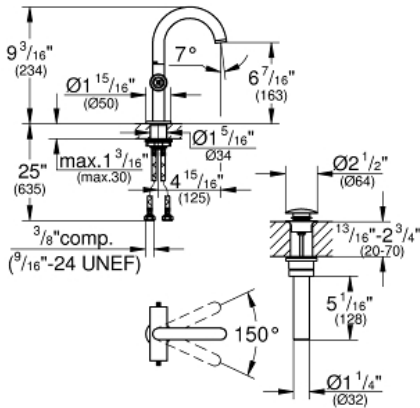

ATRIO Single-Hole Bathroom Faucet M-Size

MODEL # 21031EN3

Pure Freude
an Wasser

GROHE

Product Description:

ATRIO

Single-Hole Bathroom Faucet M-Size

Standard Specification:

- GROHE StarLight finish
- GROHE SilkMove ceramic cartridge
- Swivel tubular spout with flow control and stop limiter
- 1/2" (13mm) ceramic cartridge (90° turn)
- Push-open 1 1/4" (32mm) waste set
- Low spout
- Stainless steel flex lines
- Quick installation system
- Less handles – order (18 026) or (18 027) (sold separately)
- Flow rate: 1.2 gpm (4.5 l/min)

Applicable Codes & Standards:

- Energy Policy Act of 1992
- NSF 61
- ASME A112.18.1/CSA B125.1
- US Federal and State material regulations
- EPA WaterSense®

Color:

- 21031EN3 Brushed Nickel